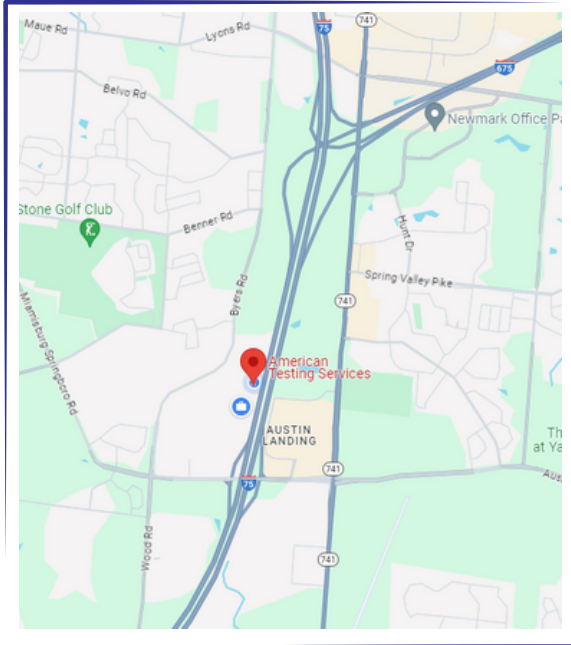

## TRAVEL & ACCOMMODATIONS

American Testing Services is conveniently located along I-75 at Exit 41 - Austin Blvd.

Click the image for a Google Maps link to our location:

**2000 Old Byers Rd.  
Miamisburg, OH 45342**

#### **Dayton International Airport**

located 25 miles north of ATS

#### **Northbound:**

Exit I-75 N at Exit 41 - Austin Blvd.

Turn LEFT on Austin Blvd.

Turn RIGHT on Byers Rd.

Turn RIGHT on Nikolai Blvd.

Turn LEFT on Old Byers Rd.

Turn LEFT into the ATS parking lot

#### **Southbound:**

Exit I-75 S at Exit 41 - Austin Blvd.

Turn RIGHT on Austin Blvd.

Turn RIGHT on Byers Rd.

Turn RIGHT on Nikolai Blvd.

Turn LEFT on Old Byers Rd.

Turn LEFT into the ATS parking lot